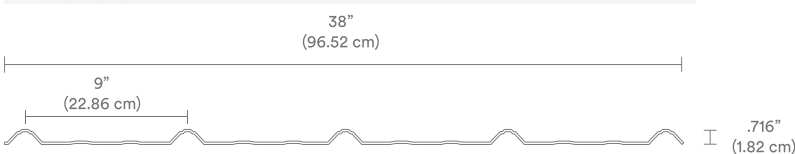

Technical Specifications

Dimensions

	Material Thickness		Sheet Size		Coverage	
	Width	Length	Width	Length	Width	Length
3" RibCore (7.62 cm)	0.031" (.079 cm)	0.036" (.091 cm)	38" (96.52 cm) x 10'2" (309.9 cm)		36" (91.44 cm) x 10' (304.8 cm)	
			38" (96.52 cm) x 12'2" (370.8 cm)		36" (91.44 cm) x 12' (365.8 cm)	
			38" (96.52 cm) x 16'4" (497.8 cm)		36" (91.44 cm) x 16' (487.7 cm)	
			38" (96.52 cm) x 20'4" (619.8 cm)		36" (91.44 cm) x 20' (609.6 cm)	

	Material Thickness		Sheet Size		Coverage	
	Width	Length	Width	Length	Width	Length
9" RibCore (22.86 cm)	0.035" (.09 cm)	0.040" (.102 cm)	38" (96.52 cm) x 10'2" (309.9 cm)		36" (91.44 cm) x 10' (304.8 cm)	
			38" (96.52 cm) x 12'2" (370.8 cm)		36" (91.44 cm) x 12' (365.8 cm)	
			38" (96.52 cm) x 16'4" (497.8 cm)		36" (91.44 cm) x 16' (487.7 cm)	
			38" (96.52 cm) x 20'4" (619.8 cm)		36" (91.44 cm) x 20' (609.6 cm)	