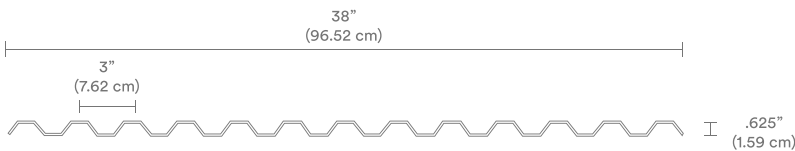

Technical Specifications

Dimensions

	Material Thickness		Sheet Size		Coverage	
	Width	Length	Width	Length	Width	Length
3" RibCore (7.62 cm)	0.031" (.079 cm)	0.036" (.091 cm)	38" (96.52 cm) x 10'2" (309.9 cm)		36" (91.44 cm) x 10' (304.8 cm)	
			38" (96.52 cm) x 12'2" (370.8 cm)		36" (91.44 cm) x 12' (365.8 cm)	
			38" (96.52 cm) x 16'4" (497.8 cm)		36" (91.44 cm) x 16' (487.7 cm)	
			38" (96.52 cm) x 20'4" (619.8 cm)		36" (91.44 cm) x 20' (609.6 cm)	

	Material Thickness		Sheet Size		Coverage	
	Width	Length	Width	Length	Width	Length
9" RibCore (22.86 cm)	0.035" (.09 cm)	0.040" (.102 cm)	38" (96.52 cm) x 10'2" (309.9 cm)		36" (91.44 cm) x 10' (304.8 cm)	
			38" (96.52 cm) x 12'2" (370.8 cm)		36" (91.44 cm) x 12' (365.8 cm)	
			38" (96.52 cm) x 16'4" (497.8 cm)		36" (91.44 cm) x 16' (487.7 cm)	
			38" (96.52 cm) x 20'4" (619.8 cm)		36" (91.44 cm) x 20' (609.6 cm)	